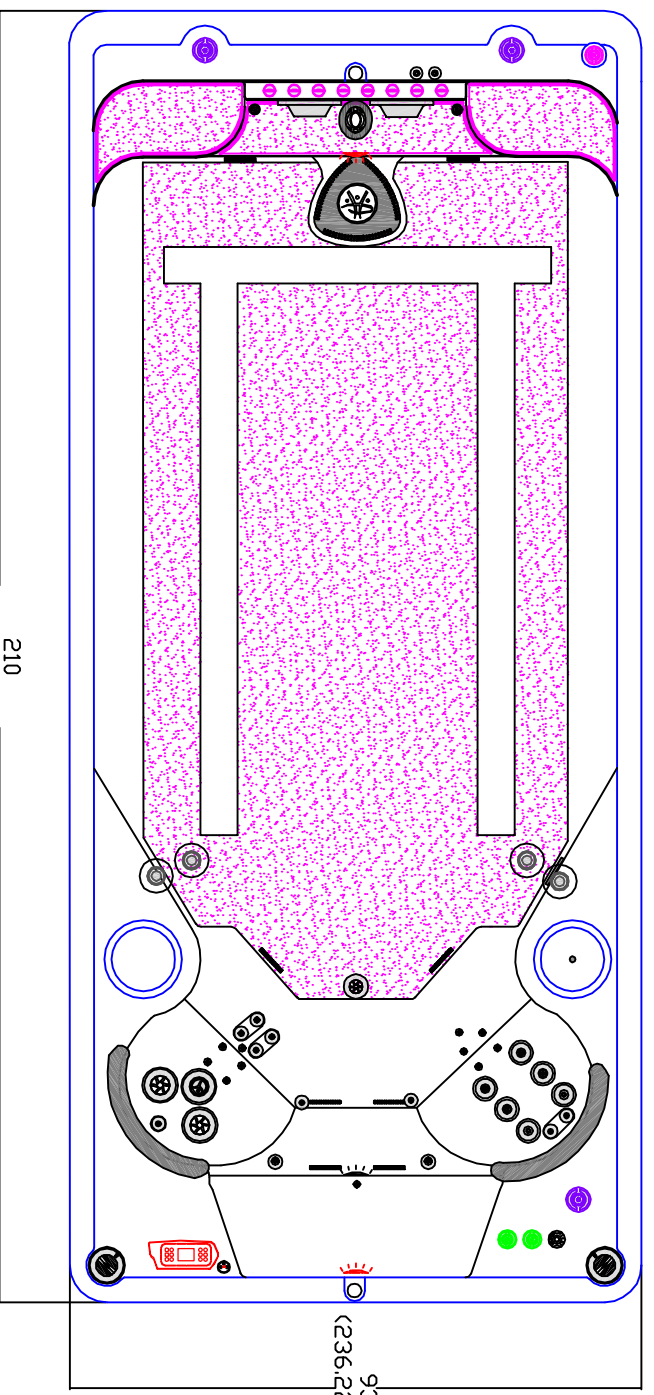

2016 AQUATRAINER 17FX CROSS SECTION LAYOUT

NOTE:
Dimensional tolerances are as follows due to variations in manufacturing:
Length / Width / Height(s): +/- .58"
Height Variance (side to side): +/- .12"