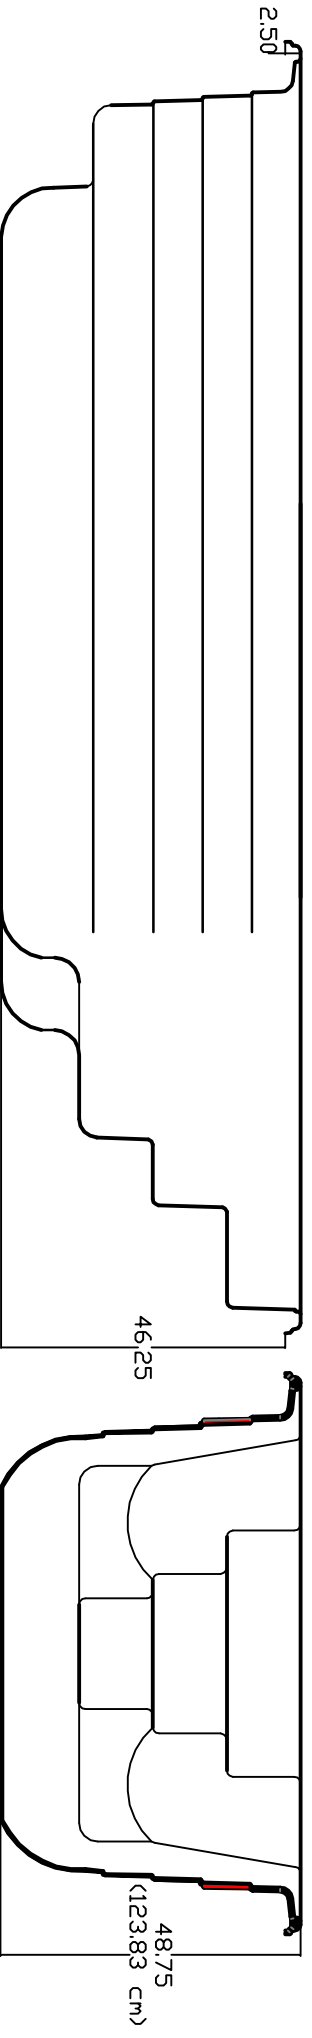

2016 AQUATRAINER 17FX CROSS SECTION LAYOUT

NOTE:
Dimensional tolerances are as follows due to variations in manufacturing:
Length / Width / Height(s): +/- .58"
Height Variance (side to side): +/- .12"